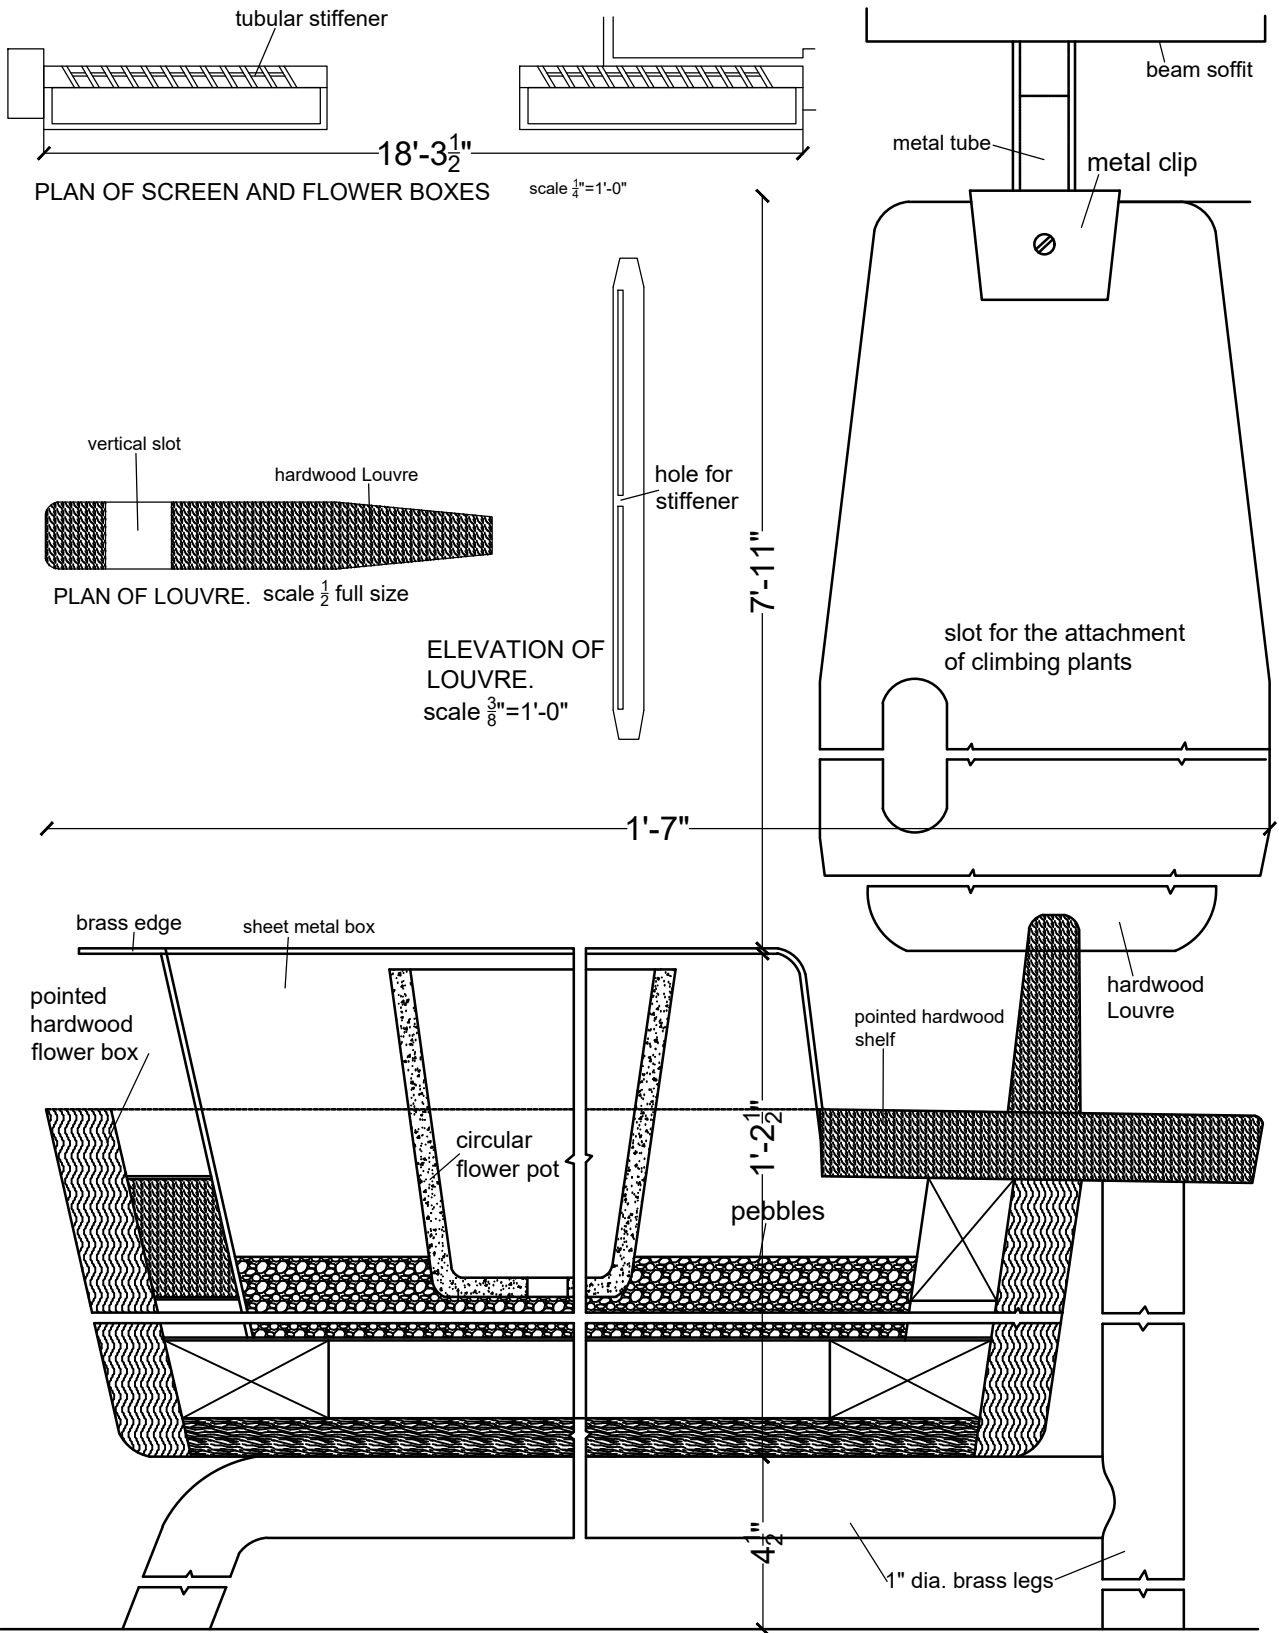

FURNITURE AND FITTINGS

PLAN OF LOUVRE. scale $\frac{1}{2}$ full size

ELEVATION OF LOUVRE. scale $\frac{3}{8}$ "=1'-0"

VERTICAL SECTION THROUGH SCREEN AND FLOWER BOX scale $\frac{1}{2}$ full size