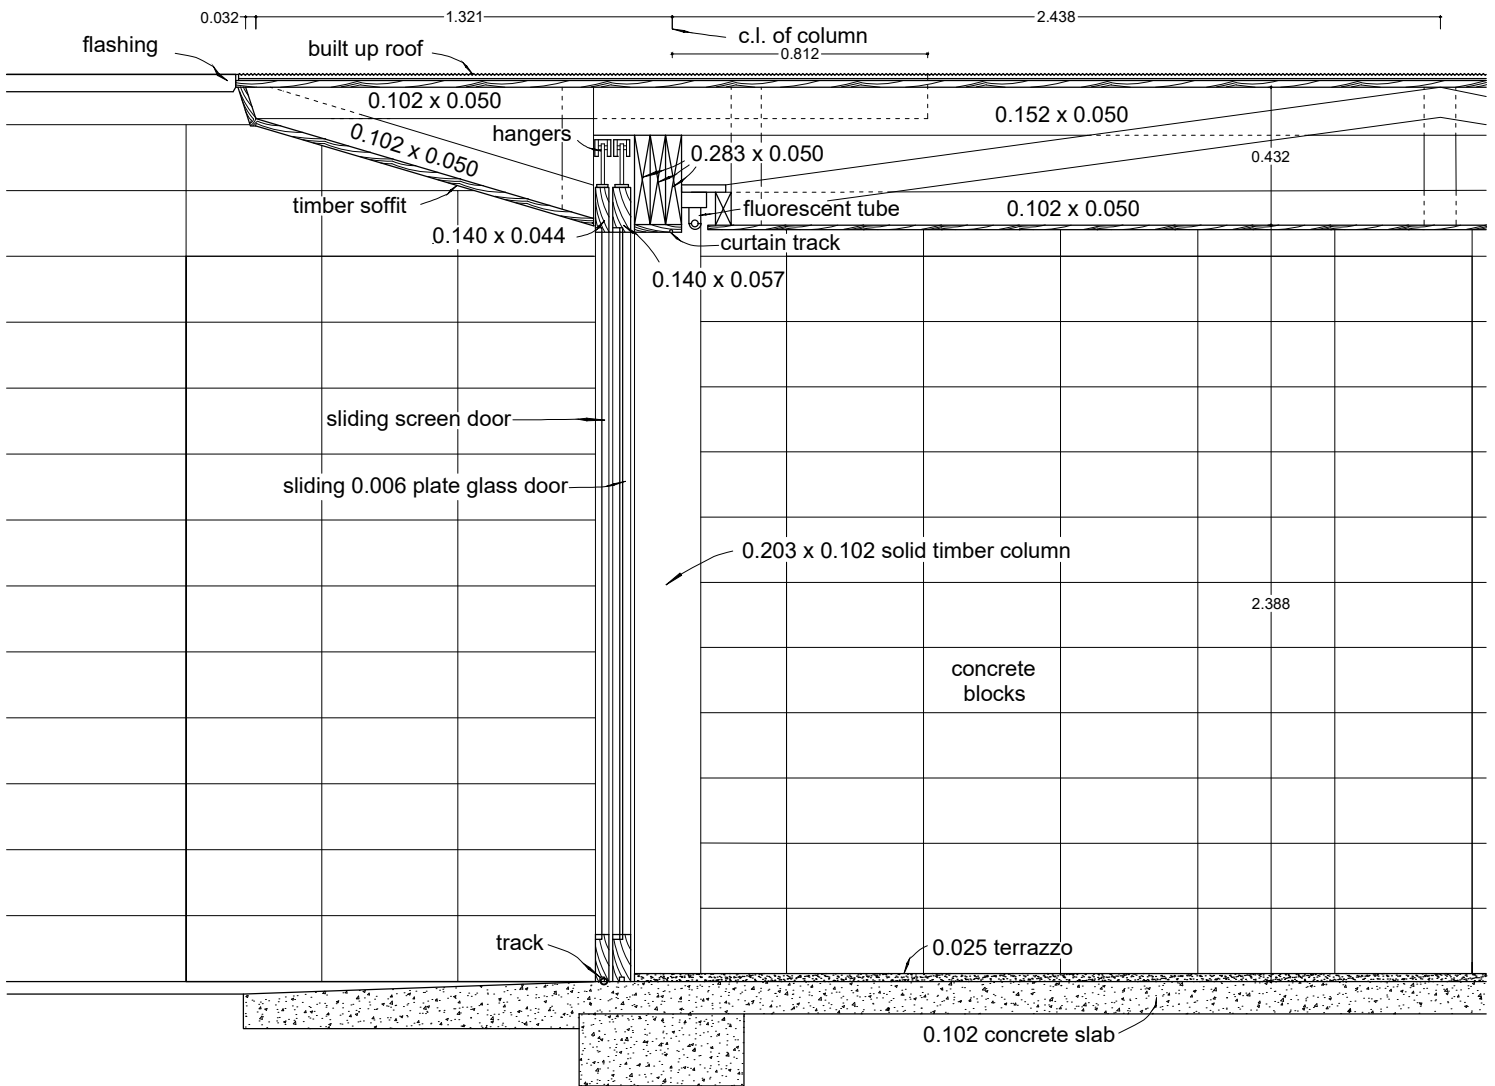

DOORS

DETAIL SECTION THROUGH SUNROOM EAVES. scale 1/10