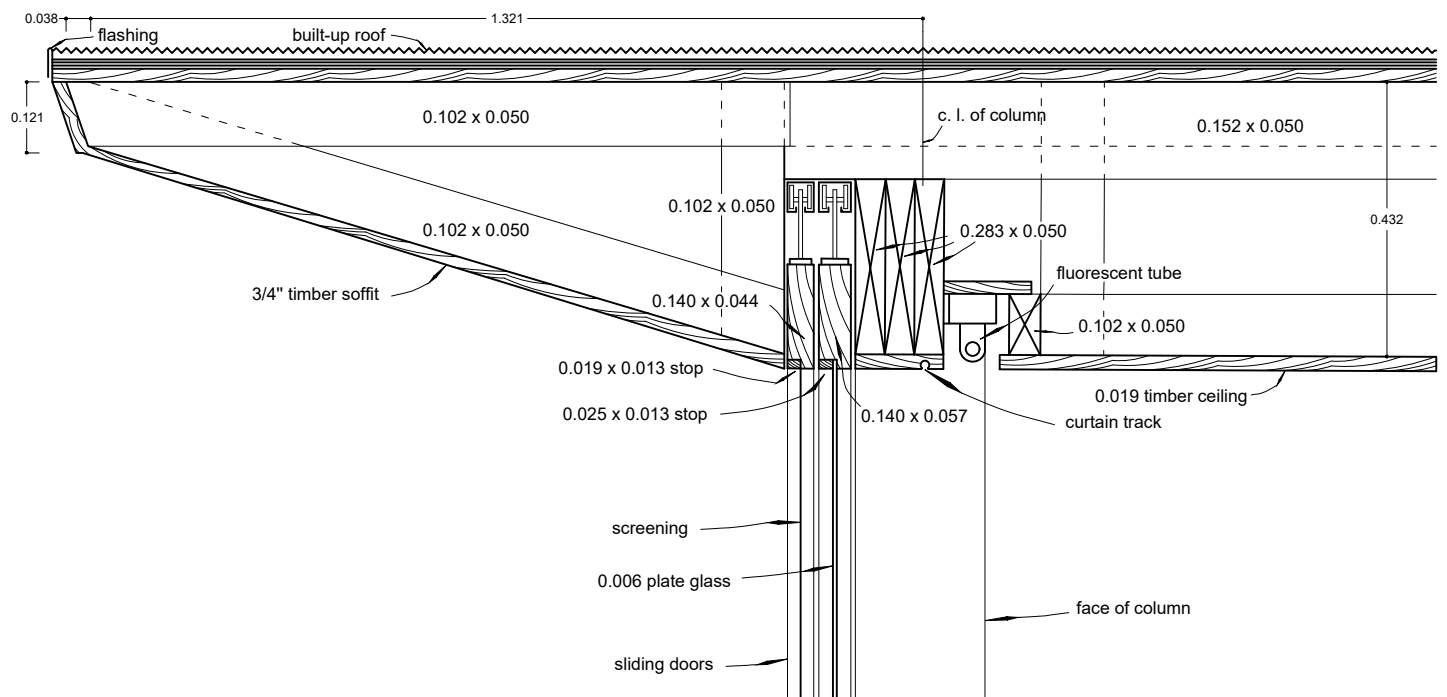

DOORS

DETAIL SECTION THROUGH SUNROOM EAVES. scale 1/10